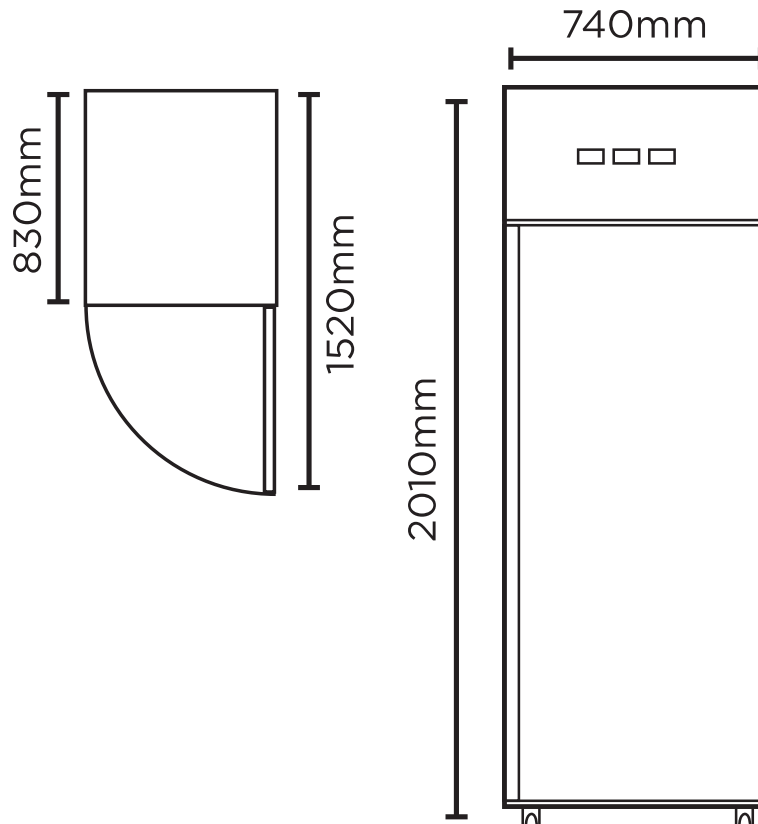

# Gastronom Stainless Steel 650L Storage Freezer

| Vertical Display & Storage

## SPECIFICATIONS

## DIMENSIONS

Model Number	UF0650SDF-NR	Colour	Stainless Steel	<b>External (mm)</b>
Part Number	3735203-NR	Display Light Box	No	<b>Width</b> 740
Volume	650L	Internal Light	LED	<b>Depth</b> 830
Unit Weight	147kg	No. of Doors	1	<b>Height</b> 2010
Packaged Weight	152kg	Door Type	Solid	
Adjustable Temp. Range	-22 to -18°C	Door Style	Hinged	
Max. Ambient Temp.	38°C	Door Shape	Flat	<b>Internal (mm)</b>
Climate Class	4L1	Door Swing Dimension	830mm	<b>Width</b> 624
Energy Consumption	8.26kWh/24h	Total Depth of door open	1520mm	<b>Depth</b> 685
GEMS Star Rating	2 stars	Self-Closing Door	Yes	<b>Height</b> 1390
Refrigeration Capacity	640W	Door Lock	Yes	
Refrigerant	R290	No. of Shelves incl Base	6	
Rated Current	4.2A	Shelf Type	Adjustable	<b>Packaged (mm)</b>
Electrical Voltage	220-240V	Shelves Dimensions	530(w) x 650(d) mm	<b>Width</b> 769
Frequency	50Hz	Temp. Controller	Digital	<b>Depth</b> 855
Power Supply	Single Phase	Castors	Yes	<b>Height</b> 2062
Power Plug	1 x 10A	Warranty	2 Years Bromic Extra Care Warranty - Labour and Parts	
Plug Location	Top left			