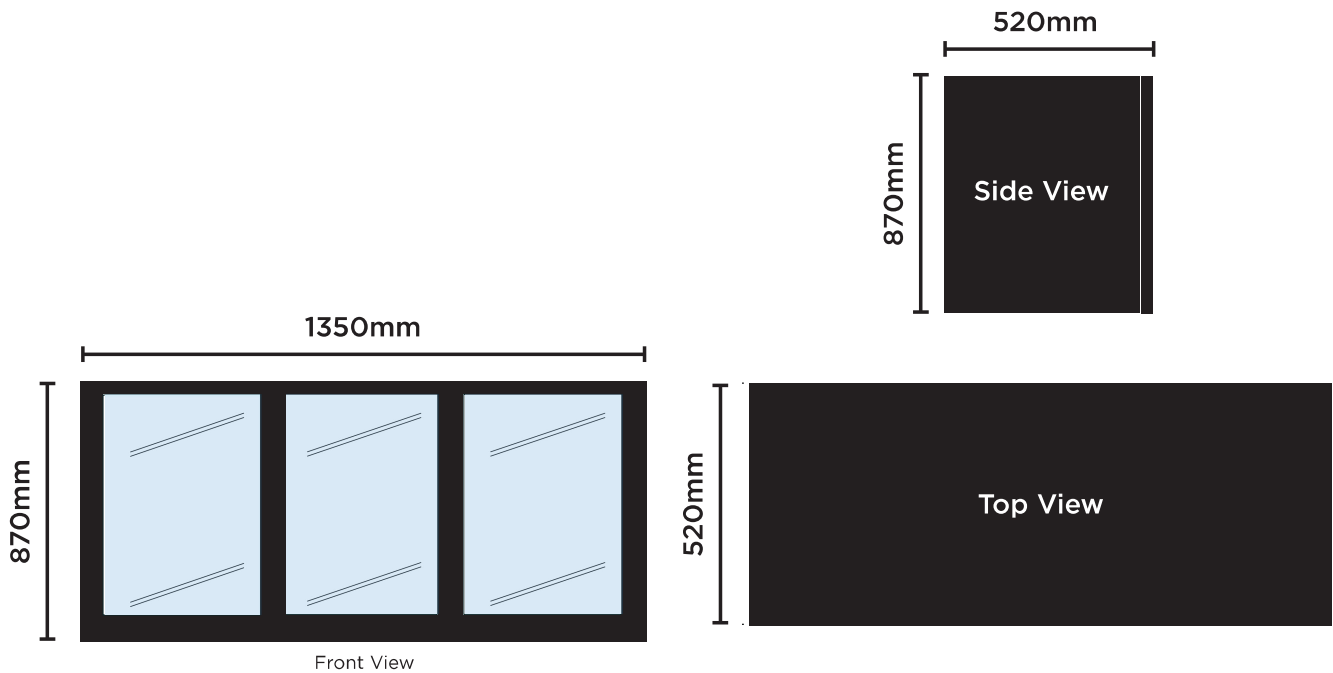

Back Bar Glass Door Display Fridge 307L (Sliding Door)

| Bar Vs & Freezers

Back Bar Glass Door Display Fridge 307L (Sliding Door)

| Bar Fridges & Freezers

SPECIFICATIONS

Model Number	BB0330GDS-NR-1
Part Number	3736074-1
Volume	307L
Unit Weight	90kg
Packaged Weight	65kg
Adjustable Temp. Range	+1 to +10°C
Max. Ambient Temp.	38°C
Climate Class	3M1
Energy Consumption	3.58kWh/24h
GEMS Star Rating	3 stars
Refrigeration Capacity	408W
Refrigerant	R600
Rated Current	2.1A
Electrical Voltage	220-240V
Frequency	50Hz
Power Supply	Single Phase
Power Plug	1 x 10A
Plug Location	Rear, bottom

Colour	Black
Internal Light	LED
No. of Doors	3
Door Type	Glass
Door Glass Type	Double Glazed
Door Style	Sliding
Self-Closing Door	Yes
Door Lock	Yes
No. of Shelves per Door incl Base	3
Shelf Type	Adjustable
Shelves Dimensions	370(w) x 326(d) mm
Temp. Controller	Digital
Castors	No, adjustable feet
Warranty	2 Year, Parts & Labour Bromic Extra Care

DIMENSIONS

External (mm)	
Width	1350
Depth	520
Height	870
Internal (mm)	
Width	1270
Depth	385
Height	820
Packaged (mm)	
Width	1395
Depth	564
Height	895