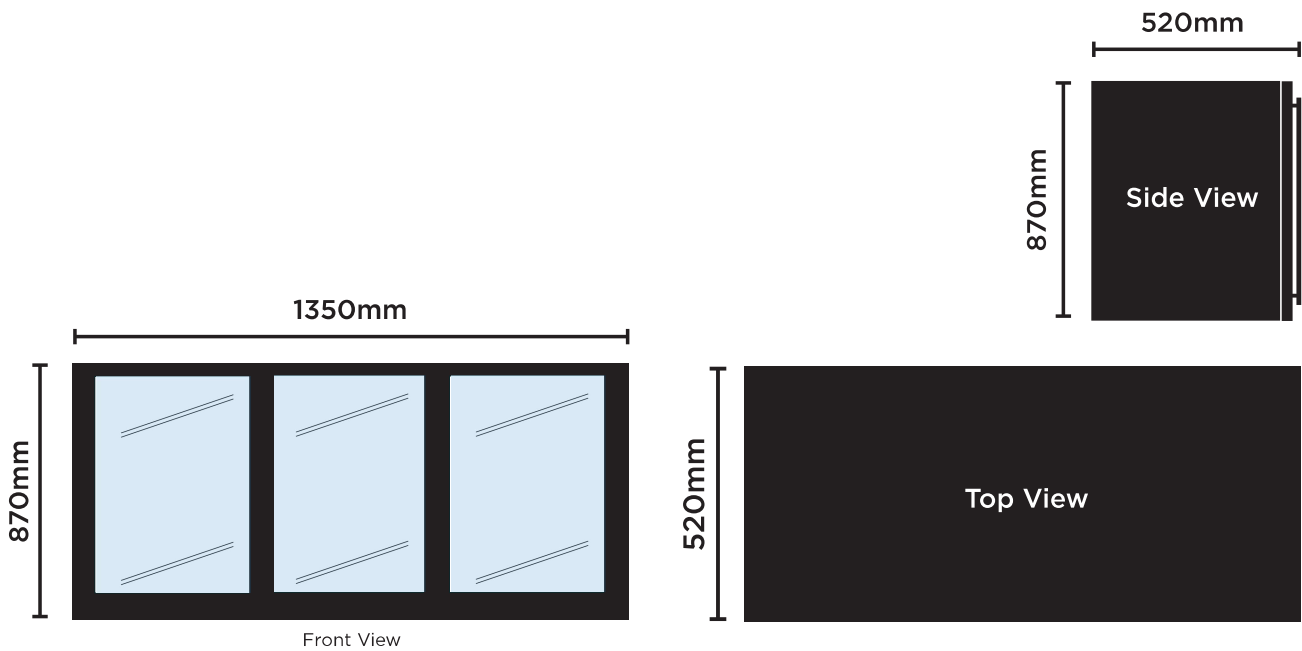

## Back Bar Glass Door Display Fridge 307L (Hinged)

| Bar Fridges & Freezers

Colour	Black
Internal Light	LED
No. of Doors	3
Door Type	Glass
Door Glass Type	Double Glazed
Door Style	Hinged
Door Swing Dimension	444mm
Total Depth of Door Open	933mm
Self-Closing Door	Yes
Door Lock	Yes
No. of Shelves per Door incl Base	3
Shelf Type	Adjustable
Shelves Dimensions	370(w) x 326(d) mm
Temp. Controller	Digital
Castors	No, adjustable feet
Warranty	2 Year, Parts & Labour
	Bromic Extra Care

### DIMENSIONS

External (mm)	
Width	1350
Depth	520
Height	870
Internal (mm)	
Width	1270
Depth	385
Height	820
Packaged (mm)	
Width	1395
Depth	564
Height	895