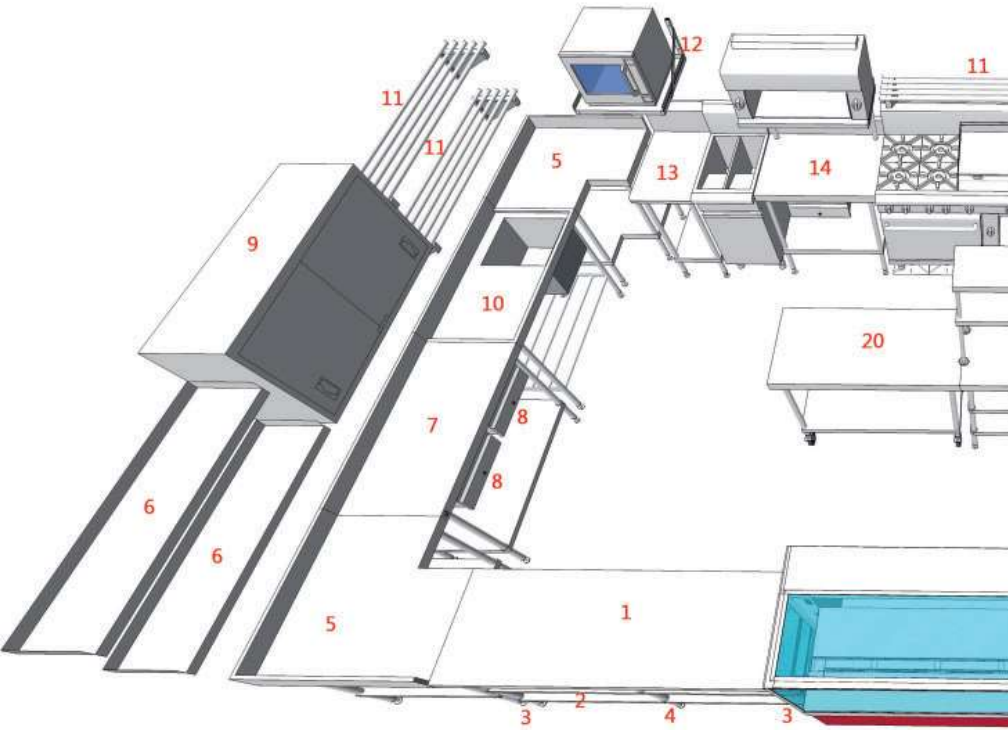

simply
available

See your local dealer
for immediate delivery