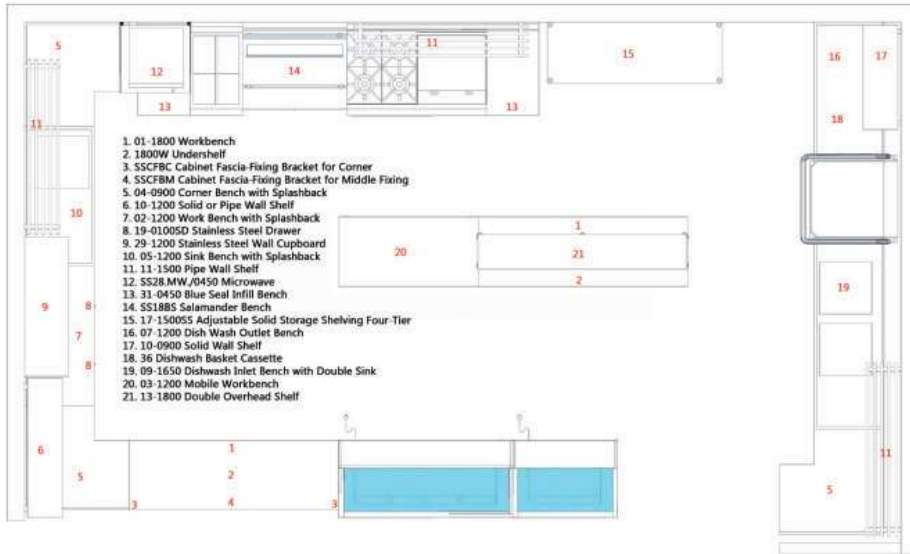

**37. Dishwash Entry/Exit**

37-6-0600

**38. Folding Table**

38-ET

**39. Sink Waste and Basket**

39-90mm