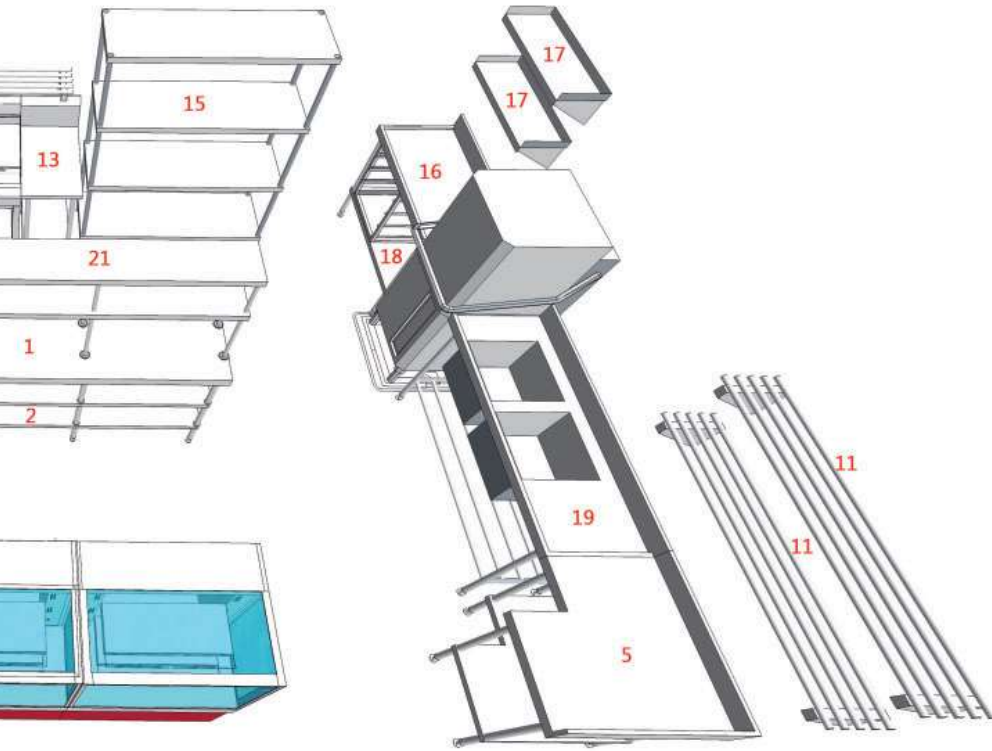

simply
the best
system

see inside for product index