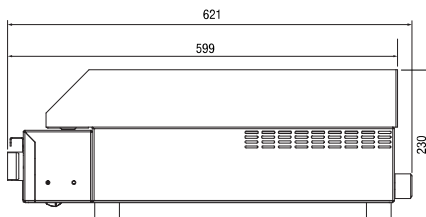

Griddle W.GDA60

Product Information:

- Countertop griddle with fully sealed splashback
- Front grease gutter drains to large removable grease drawer
- Thermostat control from 80°C to 280°C
- 671mm x 484mm plate size
- Supplied with 20 amp plug and lead

Specifications:

Model	W.GDA60
Height	230mm
Width	672mm
Depth	621mm
Power	4.4kW
	20A plug & lead fitted
Plate	10.5mm Thick

Due to continuous product research and development, the information contained herein is subject to change without notice.