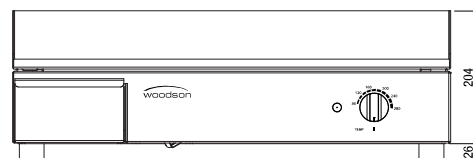

Griddle W.GDA60

Product Information:

- Countertop griddle with fully sealed splashback
- Front grease gutter drains to large removable grease drawer
- Thermostat control from 80°C to 280°C
- 671mm x 484mm plate size
- Supplied with 20 amp plug and lead

Specifications:

Model	W.GDA60
Height	230mm
Width	672mm
Depth	621mm
Power	4.4kW
	20A plug & lead fitted
Plate	10.5mm Thick

Due to continuous product research and development, the information contained herein is subject to change without notice.