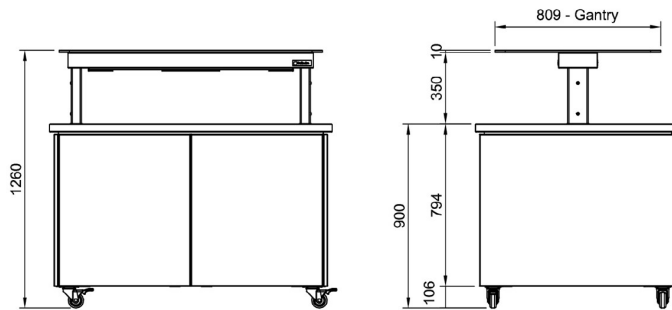

Product Code:

CH	= Culinaire Heated
IBSS	= Island Buffet - Stainless Steel Top and Cladding
BMC	= Bain Marie - Counter Line
U	= Under Bench
GSB	= Flat Glass Gantry - Black Painted Centre Section - Adhesive Fix
4	= 4 Modules

Optional Extras:

Radius Well	
- Add R to code after the .U (If Required, must be nominated at time of order)	CH.IBSS.BMC.UR.GSB.4

Technical Data:

Dimensions: W x D x H:	1720 x 1000 x 1260
Total Connected Load:	3.9kW
Electrical Connection:	240V 1Ø + N + E

Plan View

Front Elevation

End Elevation

 Proudly Manufactured
in Australia

Due to continuous product research and development, the information contained herein is subject to change without notice

Manufactured By: