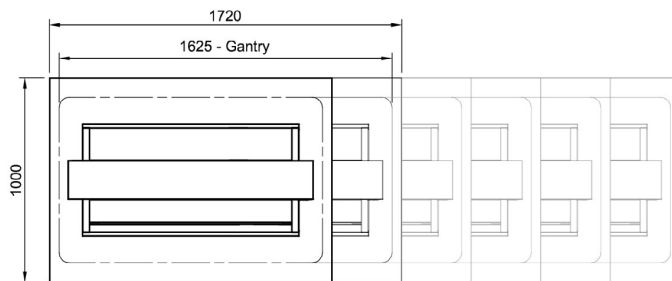

Product Code:

CH	= Culinaire Heated
IBSS	= Island Buffet - Stainless Steel Top and Cladding
BMC	= Bain Marie - Counter Line
U	= Under Bench
GSB	= Flat Glass Gantry - Black Painted Centre Section - Adhesive Fix
4	= 4 Modules

Optional Extras:

Radius Well	
- Add R to code after the .U (If Required, must be nominated at time of order)	CH.IBSS.BMC.UR.GSB.4

Technical Data:

Dimensions: W x D x H:	1720 x 1000 x 1260
Total Connected Load:	3.9kW
Electrical Connection:	240V 1Ø + N + E